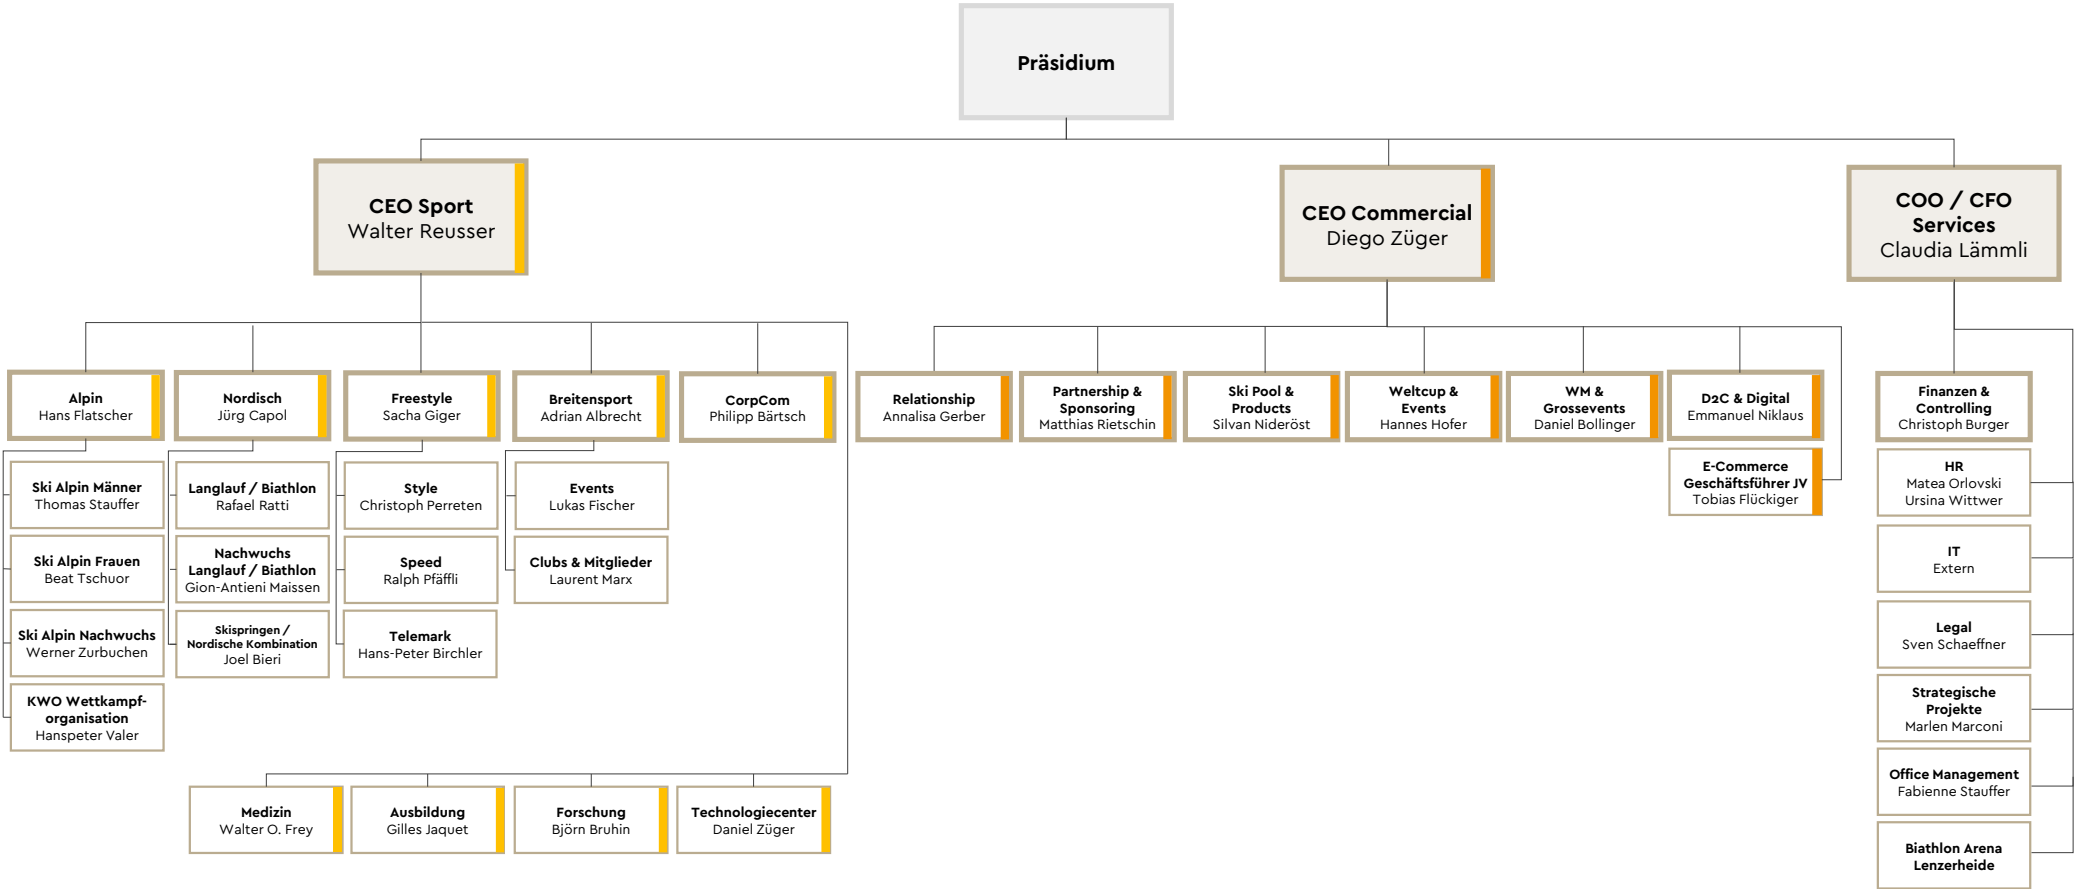

Organigramm Swiss-Ski

Verbandsleitung
 Management Circle (GL, EGL)
 Sport Performance Board
 Commercial Management Board